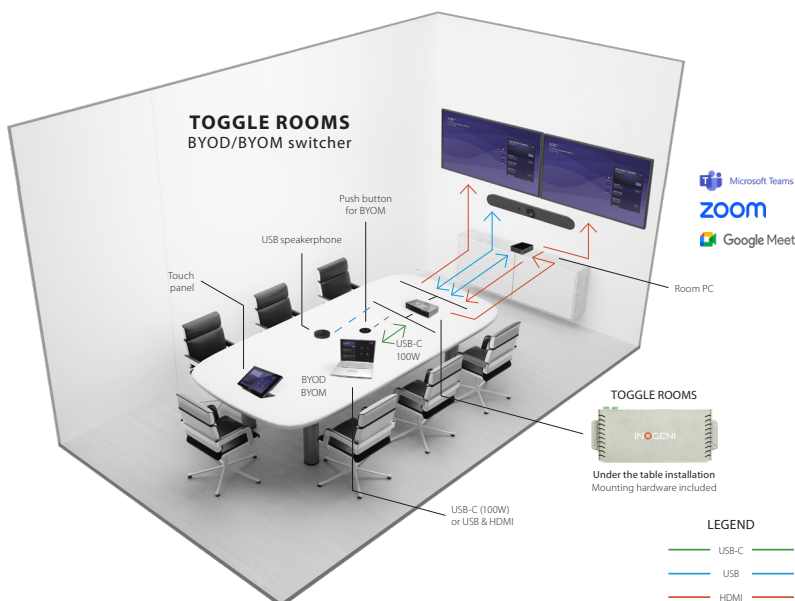

## MTR & ZOOM ROOMS

LAPTOP SWITCHER

Introducing INOGENI's TOGGLE ROOMS. It connects to three USB 3.0 devices and one HDMI display across two PC hosts, ensuring a pro-AV, unified communication system with a remarkable 4Kp60 resolution. You can seamlessly switch from a Room PC to a laptop host, ensuring a friendly and efficient meeting experience.

- > [View the product web page](#)
- > [Technical specifications](#)
- > More details coming soon

[sales@inogeni.com](mailto:sales@inogeni.com)

TOGGLE ROOMS streamlines videoconferencing with a BYOD/BYOM approach, empowering users to instantly control four professional peripherals with their laptops.

### Automatic/Manual host switching

- 2-meter USB-C 100W cable included
- USB-C solutions tested up to 10 meters
- 1 or 2 monitors up to 4Kp60 or 21:9 wide screen capable

### INPUT (3 AV sources):

- 3 x USB 3.0/2.0 devices (high-quality cameras, videobars or audio devices)
- 1 x HDMI 2.0, up to 4Kp60 for each laptop and Room PC host